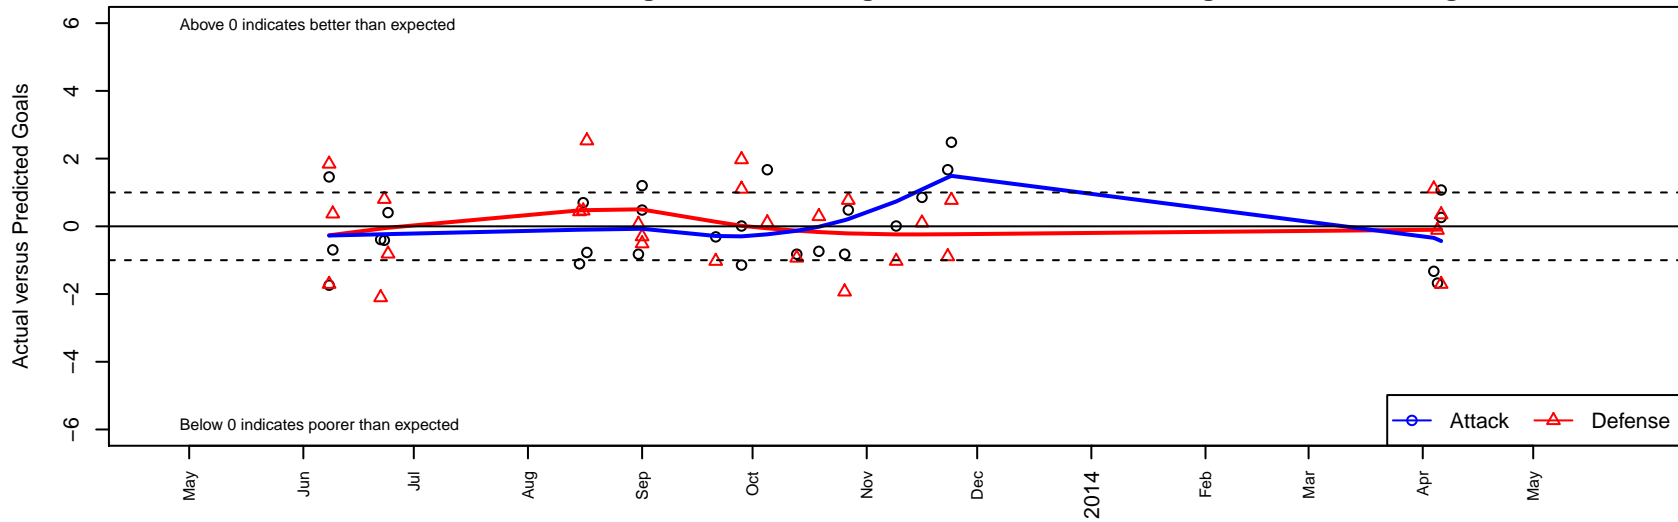

LWPFC White Barracudas G00

Lake Washington Premier FC

Redmond, WA

G00 total strength=744

attack=1.05 defense=0.64

fall league = PSPL Classic 2 U13

alt names used:

LWPFC White Barracudas

White Barracudas

LAKE WASHINGTON PREMIER FC LWPFC 00

Venues played:

Rainier Challenge Copa U13

US Club Regionals Premier U12

Bigfoot Silver U13

Labor Day Cup GU13

PSPL Classic 2 U13

WA Cup GU13 Bronze U13

LWPFC White Barracudas G00

Dots are actual minus expected GF (blue circles) and GA (red triangles).
Blue line is smoothed change in attack strength. Red is smoothed change in defense strength.